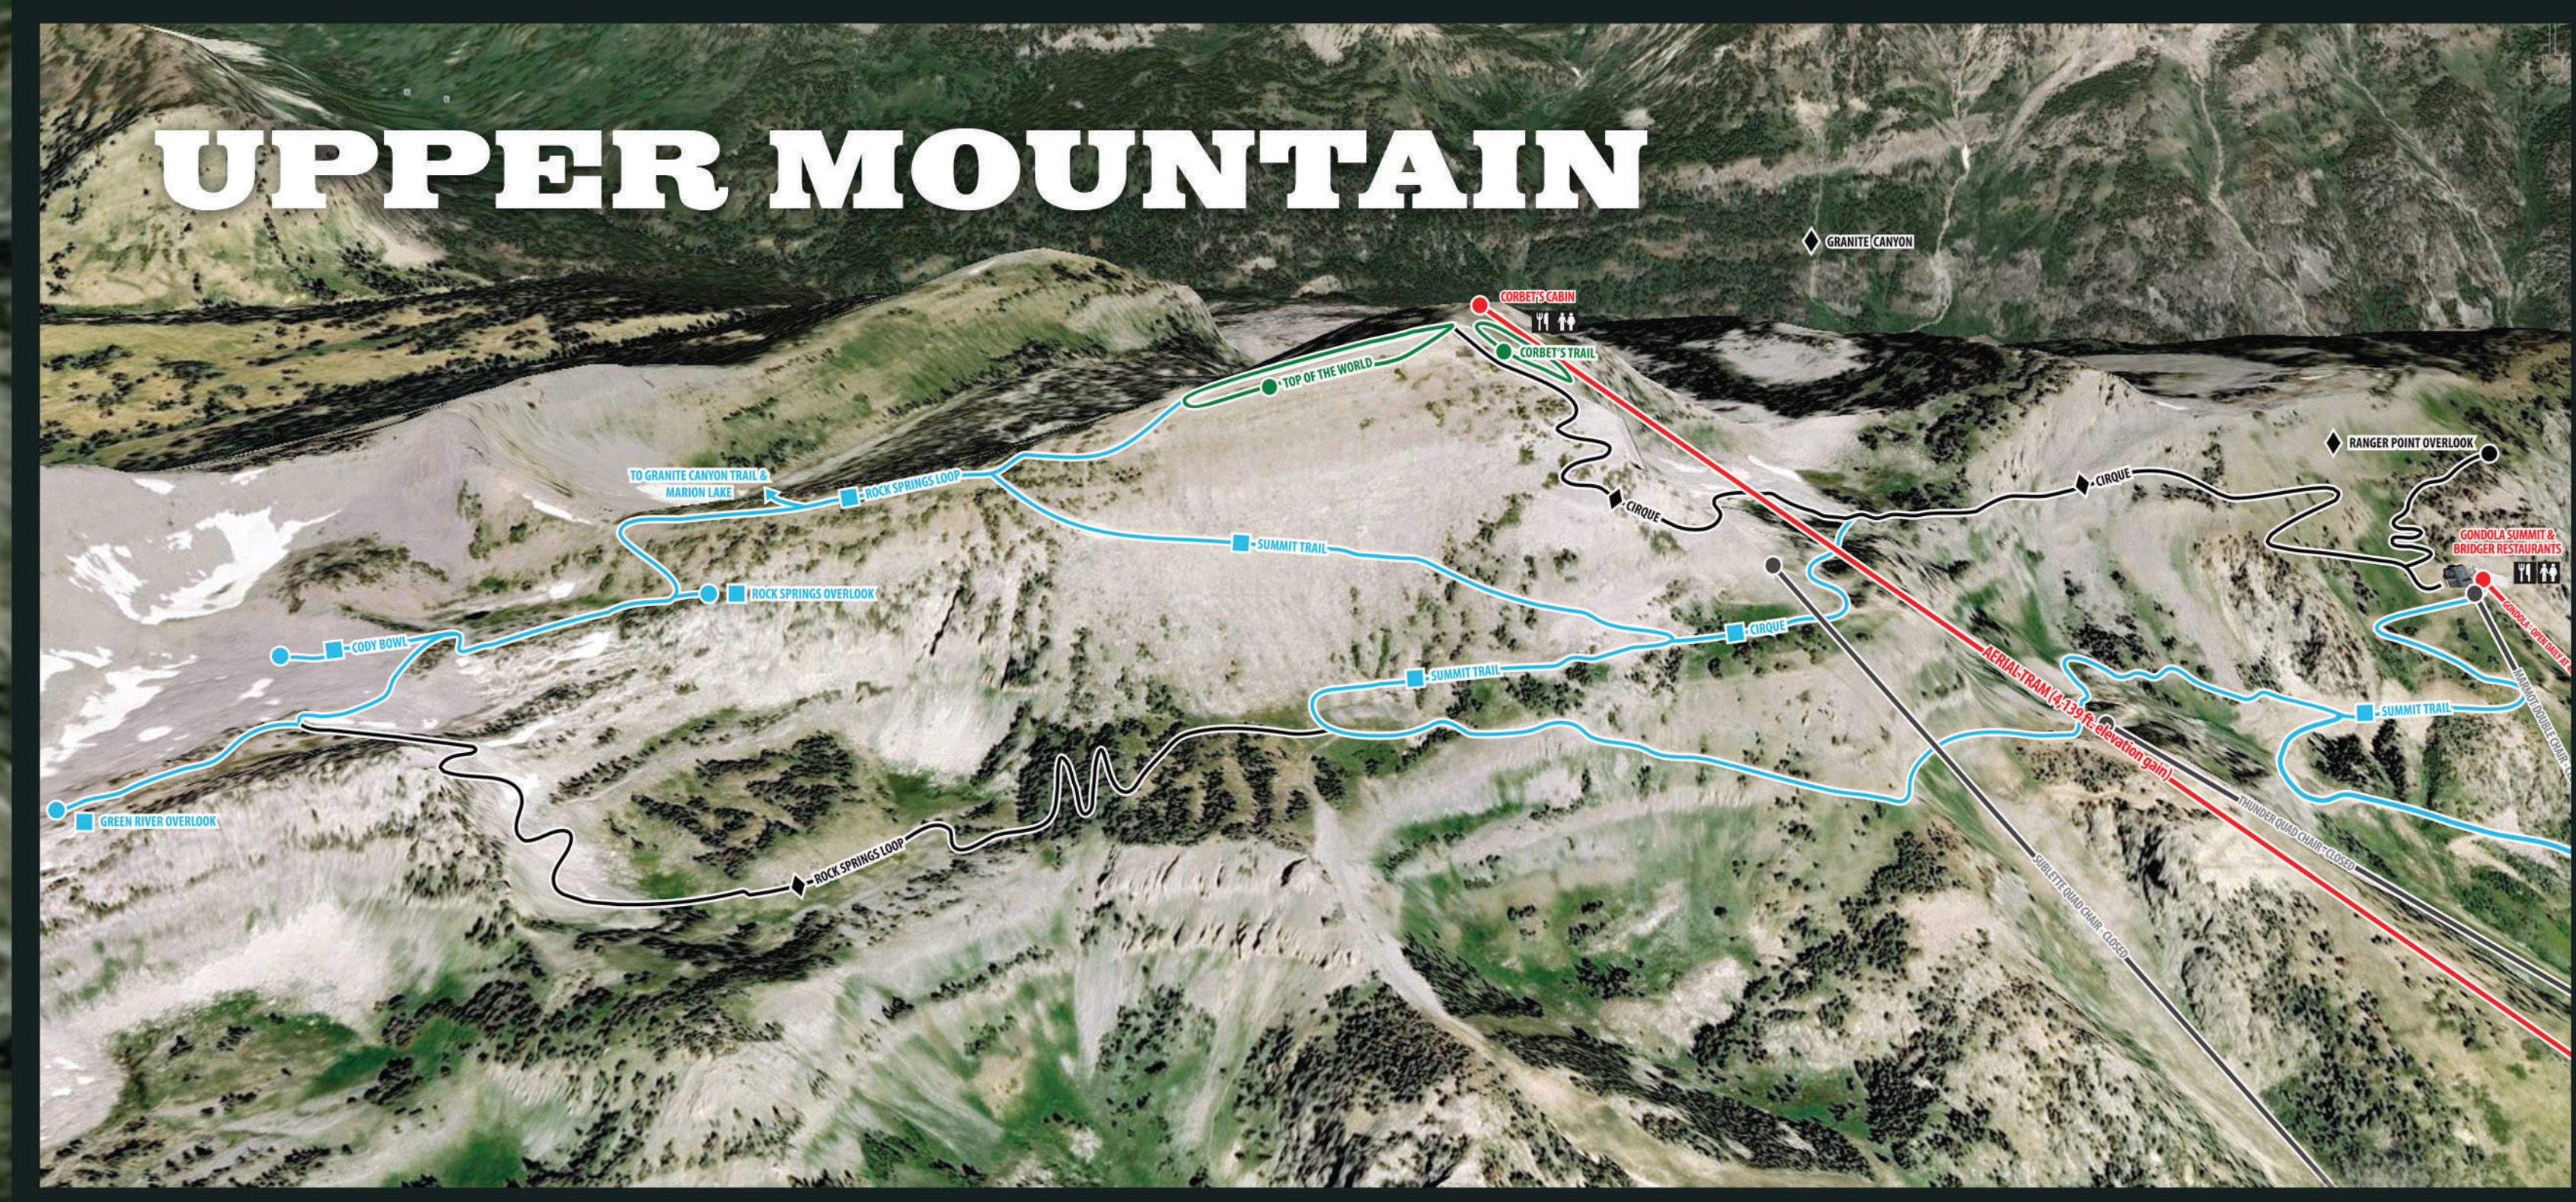

JACKSON HOLE®

LOWER MOUNTAIN

◆ GRANITE CANYON

UPPER MOUNTAIN
UPPER MOUNTAIN MAP
AVAILABLE AT GUEST SERVICE CENTER

Map Legend

- Easy Trails
- Moderate Trails
- Strenuous Trails
- Restrooms
- Restaurants
- Emergency Phones
- Open Lifts
- Closed Lifts
- Connector Trail

Our Environmental Commitment

Jackson Hole Mountain Resort (JHMR) is committed to conserving natural resources and mitigating climate change. JHMR has implemented a comprehensive ISO 14001 registered environmental program and established itself as an environmental leader in the ski industry by developing a system for integrating environmental issues into all aspects of its operations and business.